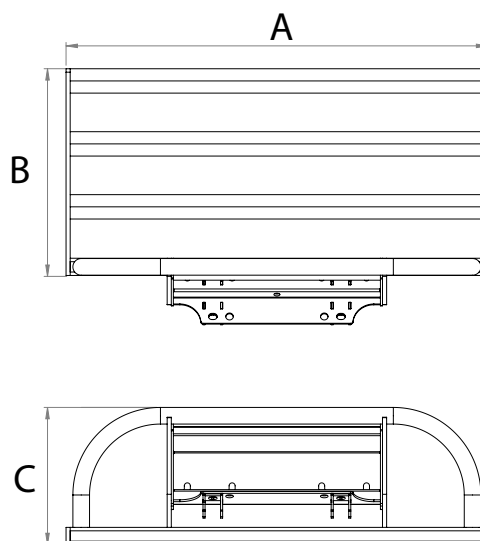

Mini Carryall Leveller

Digga Mini Carryall Leveller is perfect for carrying around bulky items and levelling a variety of surfaces

Features:

- 1225mm wide
- Easy pickup design
- Suitable for spreadable/levelling soils

Spreada Bar also available

Pallet Forks also available

Specifications	
Width (Overall)	1225mm
Length (Overall)	720mm
Height (Overall)	398mm
Weight	46kgs

GET ATTACHED

with an experienced partner

DIGGA Head Office