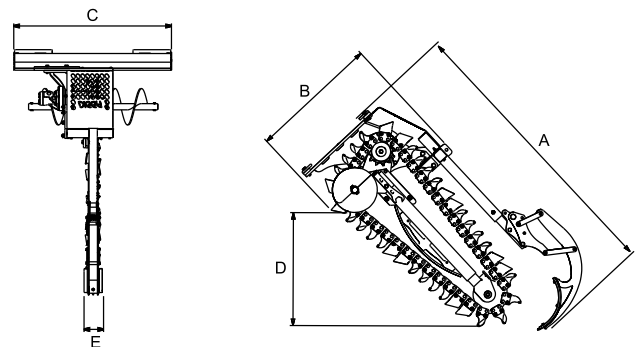

Features:

- Hydrive: Up to 900mm digging depth and 300mm digging width with a 1.654" chain
- Hydrive XD: Extra Heavy Duty Trencher for up to 1200mm digging depth and 350mm trenching width with a 2" chain
- Twin spoil augers for efficient spoil removal on both sides of the trench
- Twin spoil augers create finely crumbed spoil for effective re-compaction and minimal ground disturbance
- Frame can be side shifted for digging close to permanent structures
- Augers can be removed for close up trenching to walls or fences
- 4 different Chain options, Earth, Frost, Combo and Diggatac

3pt Linkage Features:

- A Hydraulic accumulator, acting as a shock absorber whilst trenching, allowing the trencher to rise if the tractor is running too fast through hard ground, preventing any strain or damage on the attachment and/or tractor.
- Adjustable Flow to the hydraulic accumulator allowing the trencher to raise or lower at different speeds
- Adjustable Frame with 5 positions to dig at different depths while allowing for varying 3pt linkage heights

Machine suitability:

Suits Hydrostatic Tractors with min. Hydraulic flow of 50lpm and max of 3500psi working pressure and min. 2 auxiliary lines/remotes

Standard Hydrive and Hydrive XD Models Available

Specifications	HDT-900	HDT-1200	HDTXD-1200
Length (A)	1888	2160	2478
Horizontal Height (B)	802	802	957
Width (C)	1212	1212	1212
Weight (kg) - no chain	190	190	238
Hydraulic Flow (LPM)	50-75	50-80	70-115
Cutting Depth	Up to 900mm	Up to 1200mm	Up to 1200mm
Cutting Width	100mm, 150mm 200mm, 250mm 300mm	100mm, 150mm 200mm, 250mm 300mm	150mm, 200mm 250mm, 300mm 350mm